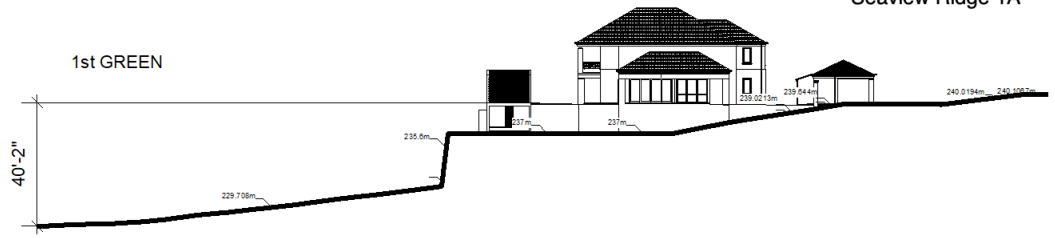

Sea View Ridge

Sea View Ridge

3,780 sq ft Grand Fairway Villa, 4 bedroom 4.5 Bathrooms
36' private pool

Sea View Ridge

Seaview Ridge 1

Seaview Ridge 1A

Seaview Ridge 2

Seaview Ridge 3

Seaview Ridge 3A

Ground Floor

Room size approx.:

Foyer	10' x 9'
Guest Suite	14' x 24'
Lower Master	27' x 17'
Great Room	17' x 20'
Dining Room	17' x 9'
Covered Patio	17' x 20'
Kitchen	15' x 19'

Pool 36' x 13'