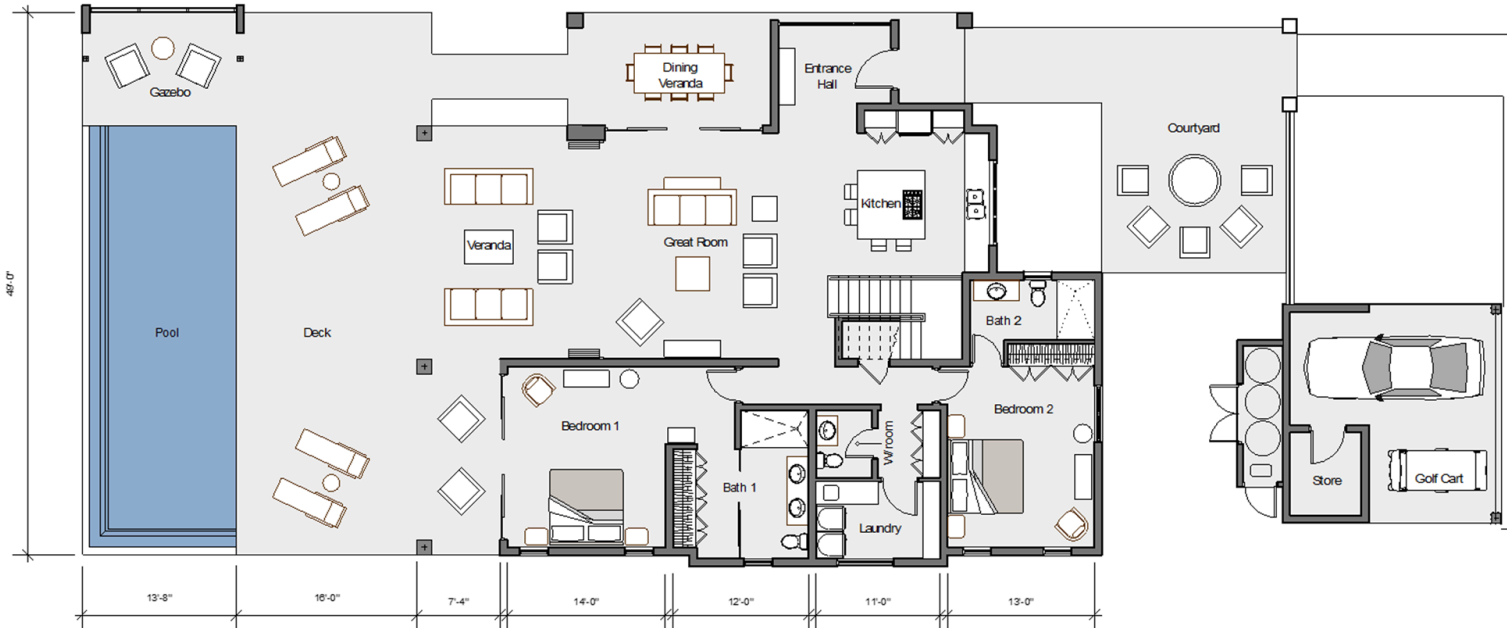

Sea View Ridge

Sea View Ridge

3,780 sq ft Grand Fairway Villa, 4 bedroom 4.5 Bathrooms
36' private pool

Sea View Ridge

Seaview Ridge 1

Seaview Ridge 1A

Seaview Ridge 2

Seaview Ridge 3

Seaview Ridge 3A

Ground Floor

Room size approx.:

Foyer	10' x 9'
Guest Suite	14' x 24'
Lower Master	27' x 17'
Great Room	17' x 20'
Dining Room	17' x 9'
Covered Patio	17' x 20'
Kitchen	15' x 19'

Pool 36' x 13'

Room Size approx:

Master Bedroom 16' x 37'

Guest Room 13' x 24'

First Floor