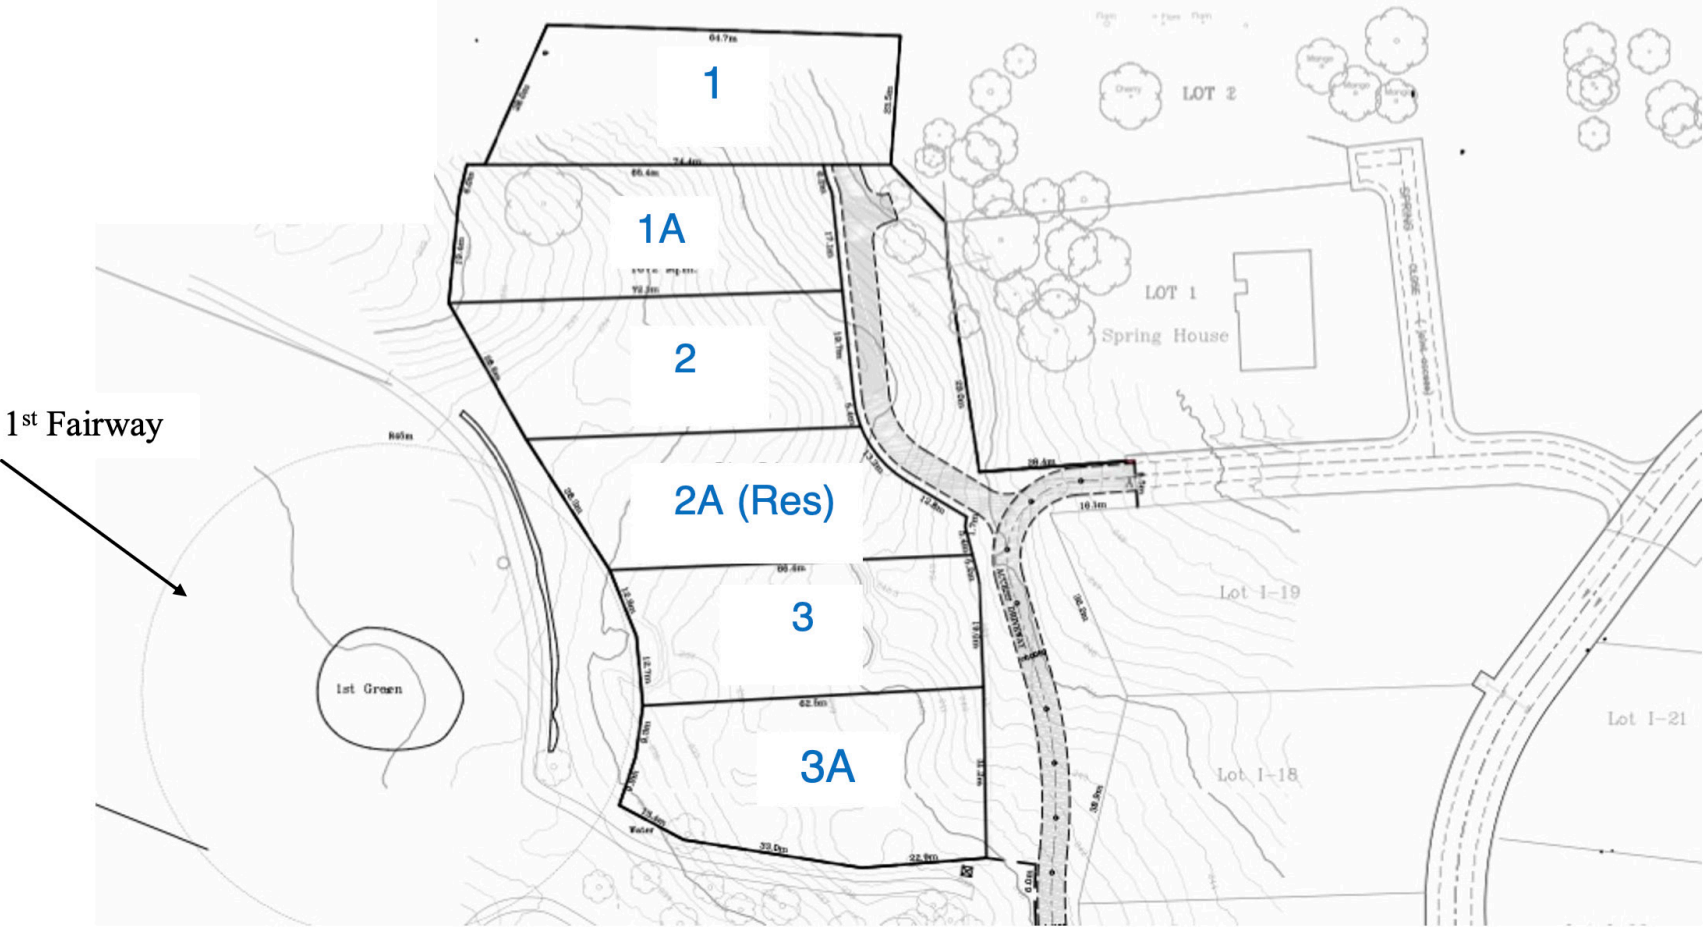

Sea View Ridge

Sea View Ridge

3,780 sq ft Grand Fairway Villa, 4 bedroom 4.5 Bathrooms
36' private pool

Sea View Ridge

Seaview Ridge 1

Seaview Ridge 1A

Seaview Ridge 2

Seaview Ridge 3

Seaview Ridge 3A

Ground Floor

Room size approx.:

Foyer	10' x 9'
Guest Suite	14' x 24'
Lower Master	27' x 17'
Great Room	17' x 20'
Dining Room	17' x 9'
Covered Patio	17' x 20'
Kitchen	15' x 19'

Pool 36' x 13'

Room Size approx:

Master Bedroom 16' x 37'

Guest Room 13' x 24'

First Floor