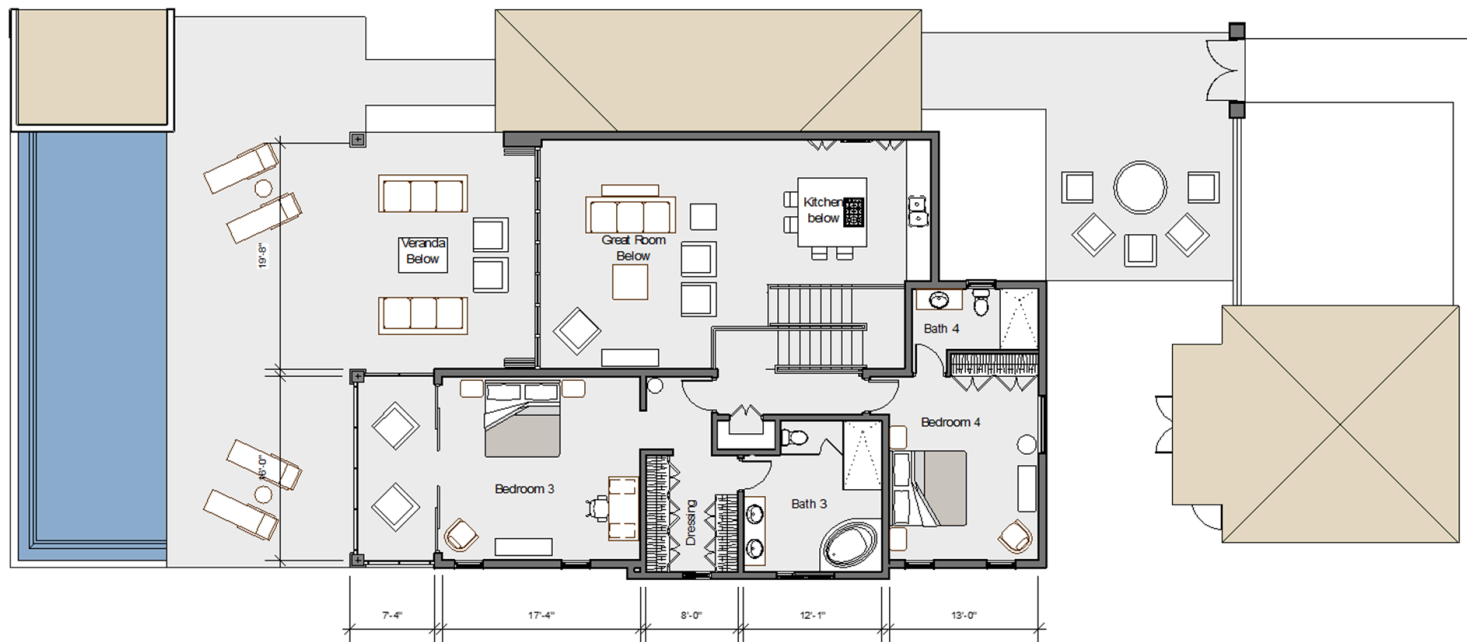

Sea View Ridge

Sea View Ridge

3,780 sq ft Grand Fairway Villa, 4 bedroom 4.5 Bathrooms
36' private pool

Sea View Ridge

Seaview Ridge 1

Seaview Ridge 1A

Seaview Ridge 2

Seaview Ridge 3

Seaview Ridge 3A

Ground Floor

Room size approx.:

Foyer	10' x 9'
Guest Suite	14' x 24'
Lower Master	27' x 17'
Great Room	17' x 20'
Dining Room	17' x 9'
Covered Patio	17' x 20'
Kitchen	15' x 19'

Pool 36' x 13'

Room Size approx:

Master Bedroom 16' x 37'

Guest Room 13' x 24'

First Floor